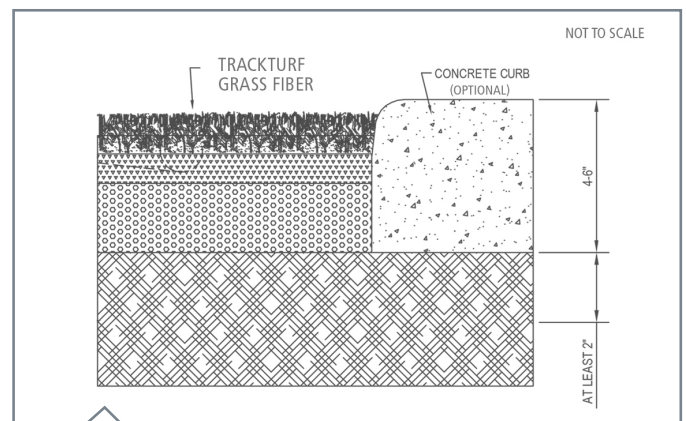

### DETAILS

Product SKU: TRACK	Roll Width: 12'
Grass Zone Yarn/Color:	Polyethylene
Grass Zone Denier:	8040/1
Thatch Zone Yarn/Color:	Nylon
Thatch Zone Denier:	4200/8
Grass Zone Yarn Shape:	Slit Film
Finished Pile Height:	7/8"
Finished Pile Weight:	60 oz.
Backing:	2-part 13/18 6oz. PP Polyurethane 5mil
Tuft Gauge:	3/16"
Total Weight:	116 oz.
Tuff Bind:	>8 lbs.
Fall Rating:	10 feet
Features:	Enviroloc™, Plant-Based
Test Data:	ASTM E648, ASTM F1292, ASTM F1951, Pill Test, Critical Radiant Flux

### EnviroLoc™ Backing

Soybean oil coating 'locks-in' turf fibers for lasting beauty and longer lifespan.

CAD drawings available at [CADdetails.com](http://CADdetails.com)